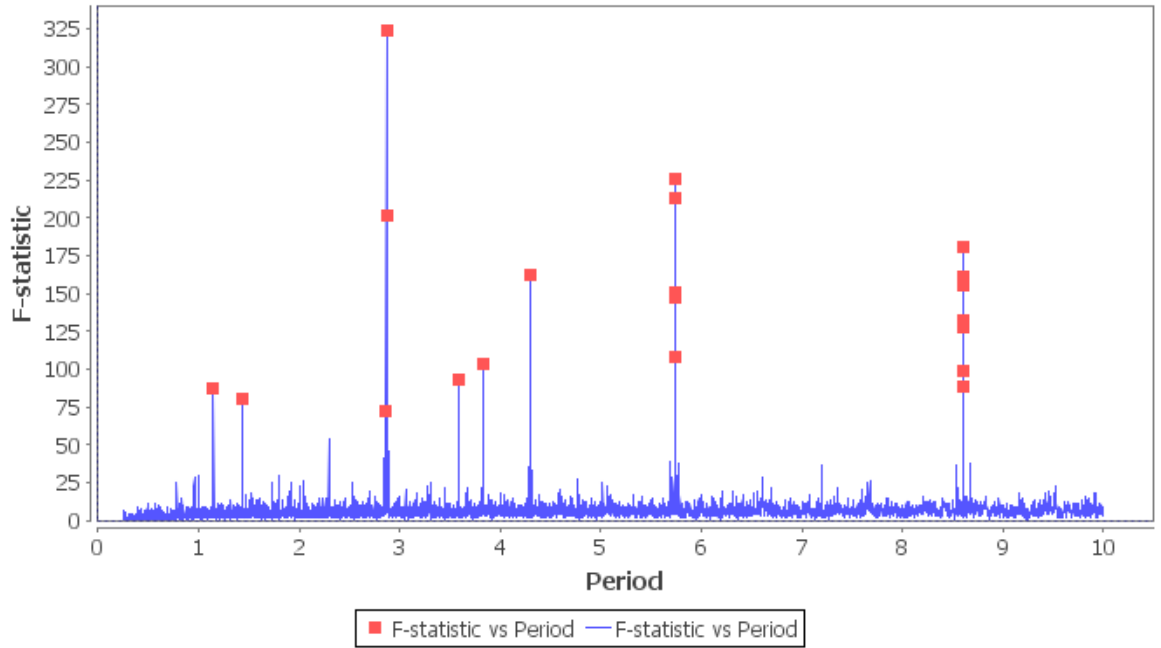

AoV Periodogram Visual

Show top hits?

New Phase Plot

Dismiss