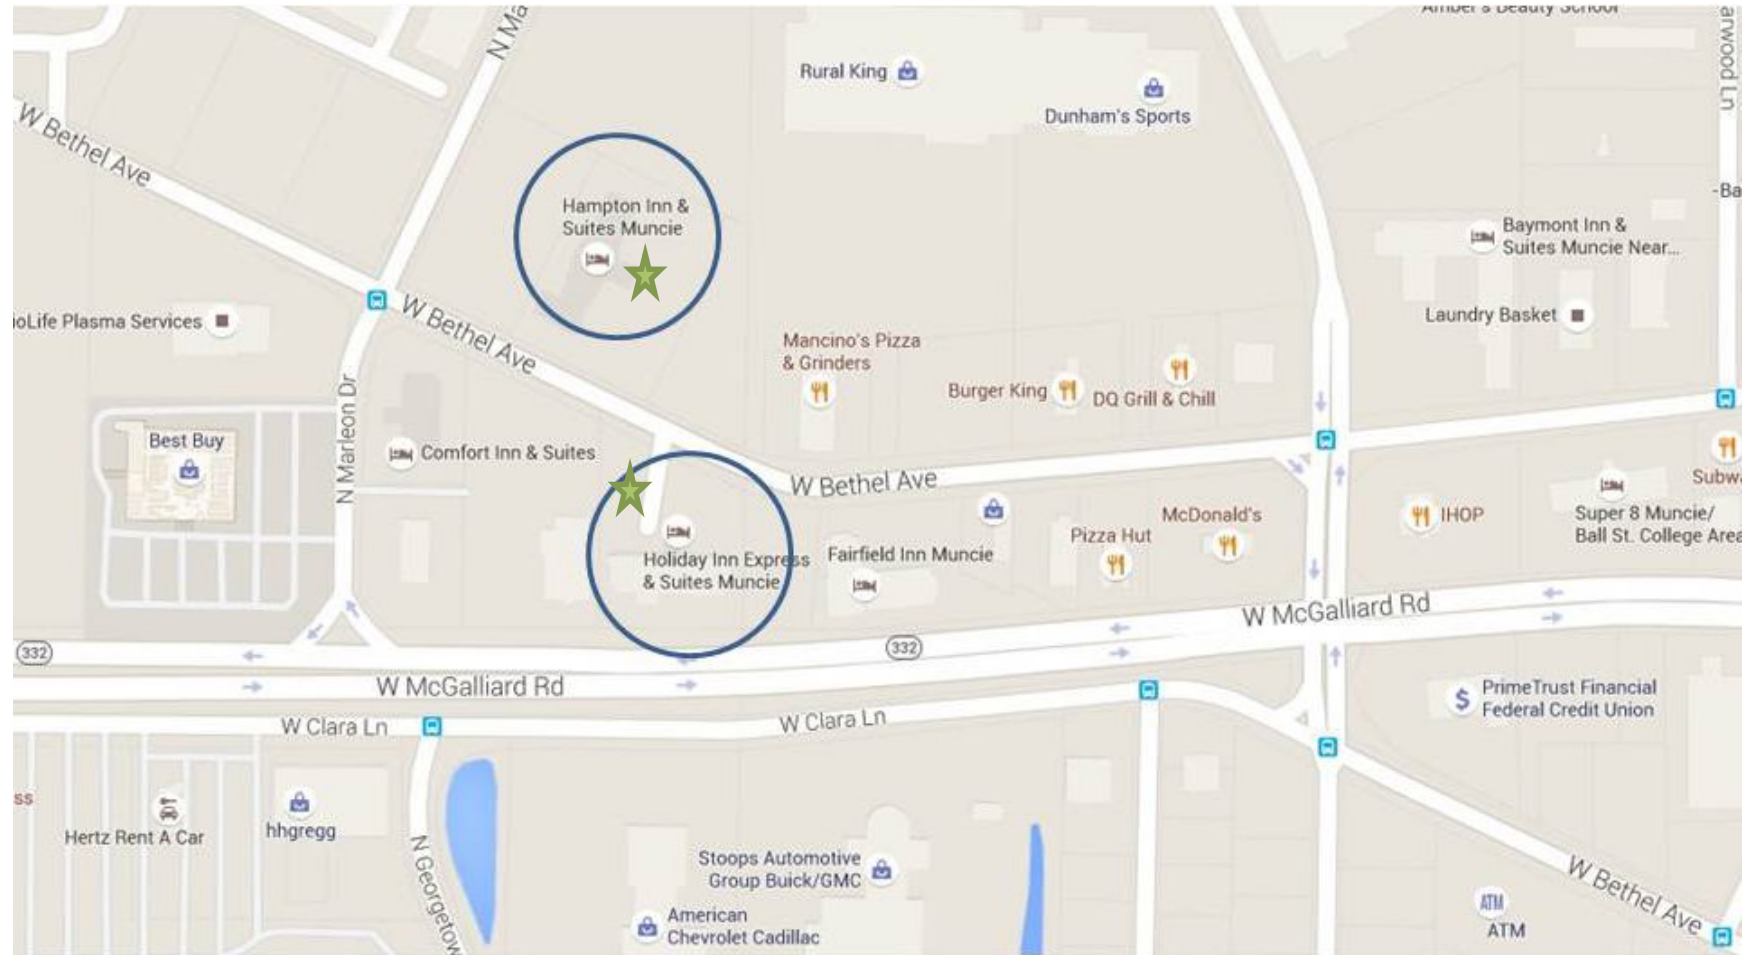

AAVSO Conference Maps:

The ★ is the pickup/drop-off locations for the shuttle bus.

1. Hotels

**Please note:** The shuttle for the Holiday Inn will pick-up and drop-off from the adjacent parking lot. (The Holiday Inn lot is too small for the bus to maneuver.)

## 2. Driving: hotels to Planetarium

### 3. Planetarium, Student Center (has a food court), The Village (restaurants)

Student Center: Green star is the bus drop-off/pick-up for Banquet