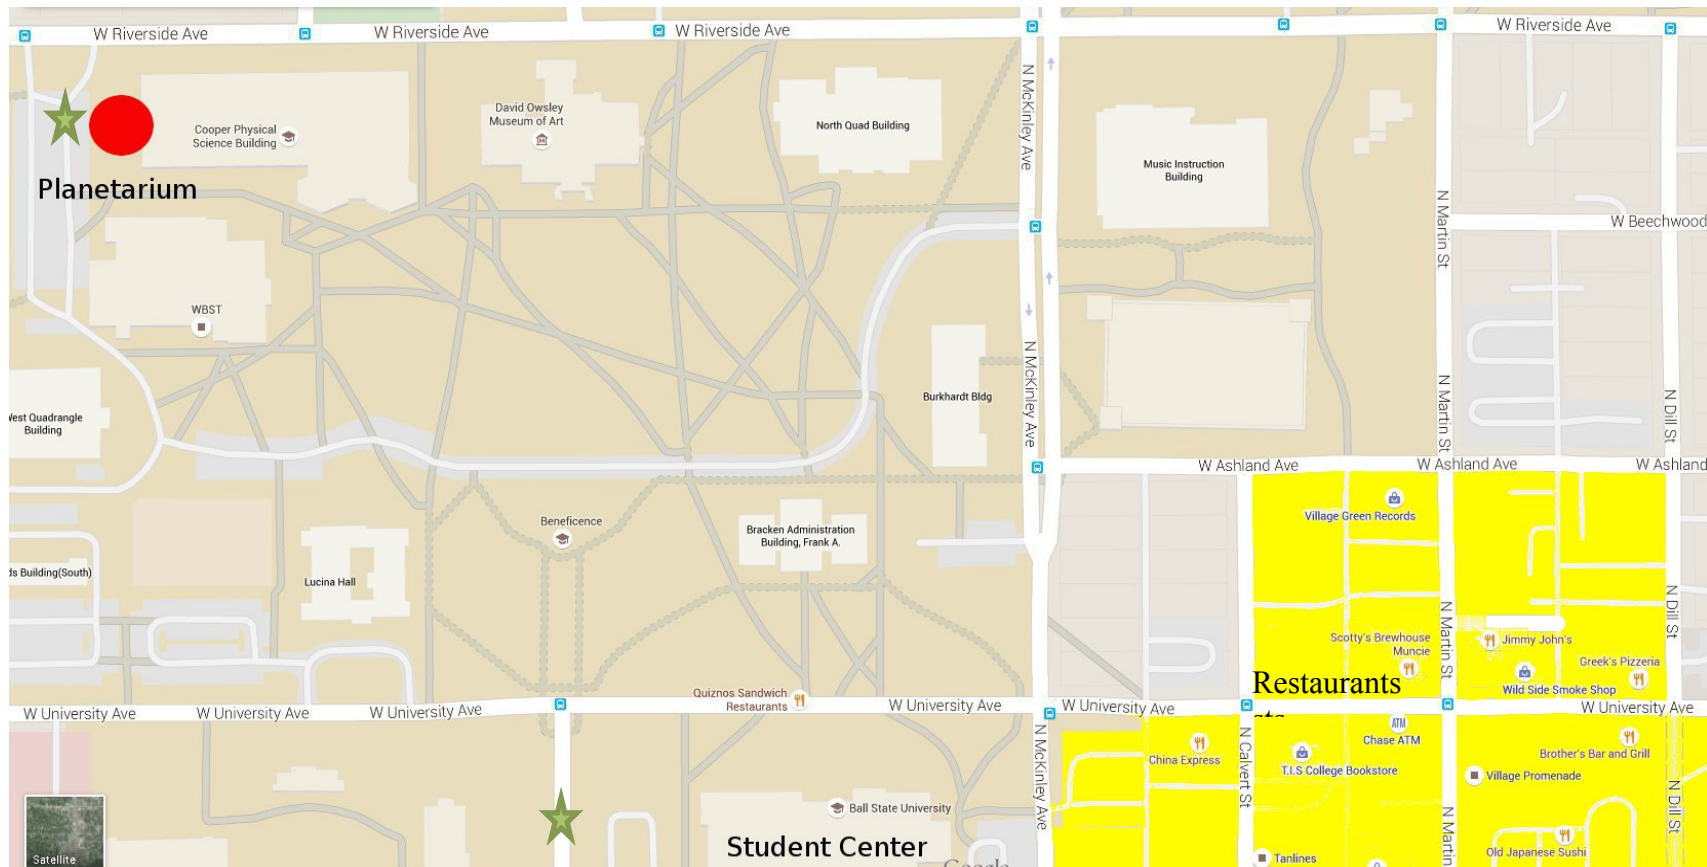

AAVSO Conference Maps:

The ★ is the pickup/drop-off locations for the shuttle bus.

1. Hotels

**Please note:** The shuttle for the Holiday Inn will pick-up and drop-off from the adjacent parking lot. (The Holiday Inn lot is too small for the bus to maneuver.)

## 2. Driving: hotels to Planetarium

### 3. Planetarium, Student Center (has a food court), The Village (restaurants)

Student Center: Green star is the bus drop-off/pick-up for Banquet