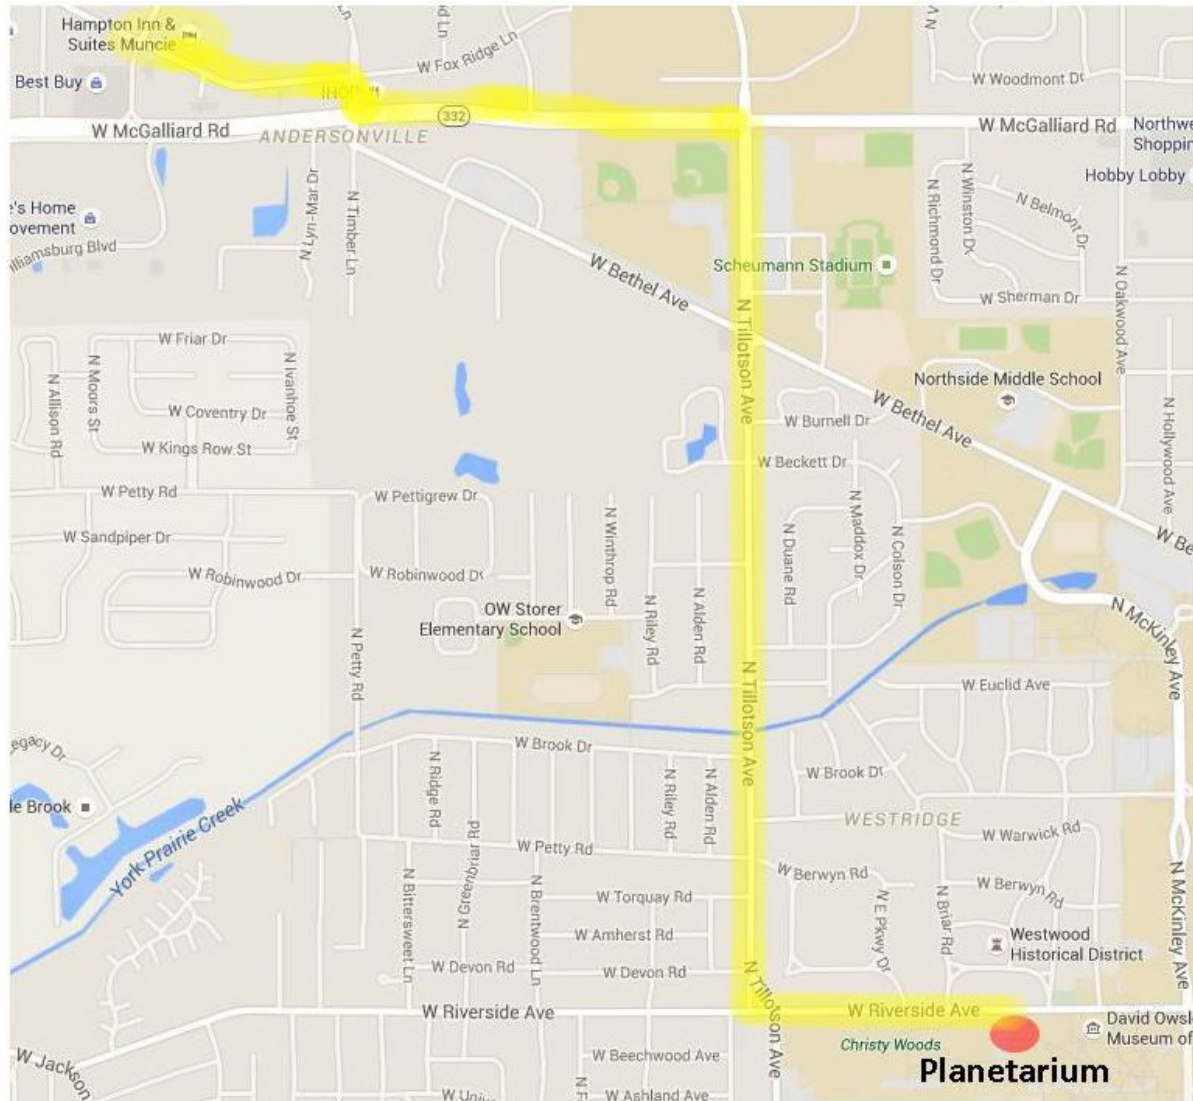

AAVSO Conference Maps:

The ★ is the pickup/drop-off locations for the shuttle bus.

1. Hotels

**Please note:** The shuttle for the Holiday Inn will pick-up and drop-off from the adjacent parking lot. (The Holiday Inn lot is too small for the bus to maneuver.)

## 2. Driving: hotels to Planetarium

### 3. Planetarium, Student Center (has a food court), The Village (restaurants)

Student Center: Green star is the bus drop-off/pick-up for Banquet